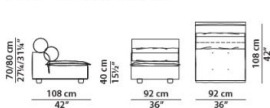

Materials & Techniques

Leather Nabuck
Light Grey

Dimensions (sofa sections & cushions)

E07 - Dormeuse

E08 - Central module

E13 - Dormeuse

F03 - Pouf

H01 - Cushion