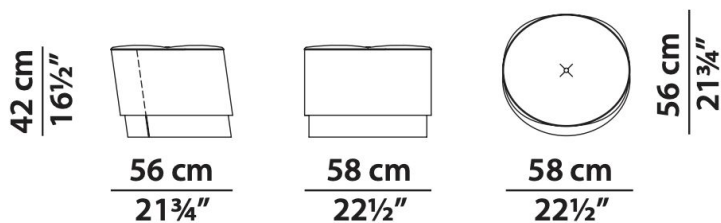

Materials & Techniques

Brass / Brass

Dimensions

42 cm
16 1/2"

42 cm
16 1/2"

42 cm
16 1/2"

42 cm
16 1/2"

Anais Slanted Oval Pouf

Materials & Techniques

Leather Texture Day Wide Line

Leather Kashmir Fumée (decorations)

Satin Brass (base)

Dimensions

Tricot
[Product Catalogue](#)

Retail price | \$16,541
 Sale (60% off) | **\$6,616**
 Maker | Baxter
 Designer | Baxter
 Country of Origin | Italy, currently in Boston