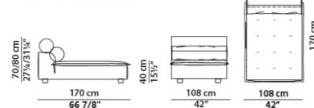

Materials & Techniques

Leather Nabuck
Light Grey

Dimensions (sofa sections & cushions)

E07 - Dormeuse

E08 - Central module

E13 - Dormeuse

F03 - Pouf

H01 - Cushion