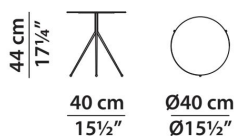

Dimensions