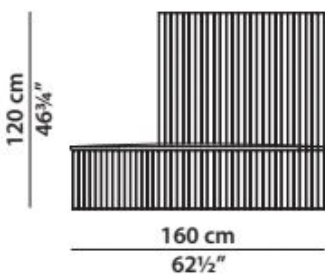

Materials & Techniques

Frame in zinc-coated and matte black-varnished metal reinforcing rod.

Texture Day Thick Line (cushion)

Kashmir Nuage (pillows)

Dimensions

Gibellina Side Table

[Product Catalogue](#)

Retail price	\$3,706
Sale (40% off)	\$2,224
Maker	Baxter
Designer	Roberto Lazzeroni
Country of Origin	Italy, currently in Boston

Materials & Techniques

Frame in zinc-coated and matte black-varnished metal reinforcing rod.

Dimensions

40 cm
15 1/2"

40 cm
15 1/2"

40 cm
15 1/2"

40 cm
15 1/2"

Marlene Mirror