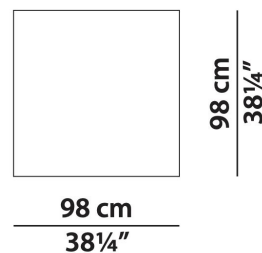

Dimensions