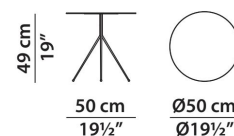

Dimensions