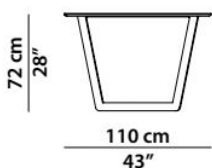

Materials & Techniques

Frame in zinc-coated and matte black-varnished metal reinforcing rod.

Dimensions

40 cm
15 1/2"

40 cm
15 1/2"

40 cm
15 1/2"

40 cm
15 1/2"

Marlene Mirror

Materials & Techniques

White
Mongolia
Leather

Dimensions

Pangea Table

[Product Catalogue](#)

[View Listing](#)

Retail price	\$29,830
Sale (60% off)	\$11,932
Maker	Baxter
Designer	Hagit Pincovici
Country of Origin	Italy, currently in Boston

Materials & Techniques

Dark charcoal gray-stained & natural oil-finished solid ash maple (top)

Hand finishes burnished metal (base) - worn look

Dimensions

118 1/16"x43 1/2" h28 5/16", 300x110 h72 cm

Graz Chair
[Product Catalogue](#)