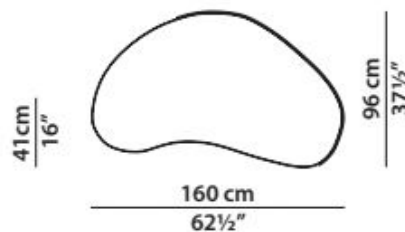

Dimensions

Ginestra
[Product Catalogue](#)
[View Listing](#)

Retail price | \$16,595 (Chaise + Seat Cushion + 3 Pillows)
 Sale (50% off) | **\$8,297**
 Maker | Baxter
 Designer | Antonino Sciortino
 Country of Origin | Italy, currently in Boston

Materials & Techniques

Frame in zinc-coated and matte black-varnished metal reinforcing rod.

Texture Day Thick Line (cushion)

Kashmir Nuage (pillows)

Dimensions

Gibellina Side Table

[Product Catalogue](#)

Retail price	\$3,706
Sale (40% off)	\$2,224
Maker	Baxter
Designer	Roberto Lazzeroni
Country of Origin	Italy, currently in Boston

Materials & Techniques

Frame in zinc-coated and matte black-varnished metal reinforcing rod.

Dimensions

40 cm
15 1/2"

40 cm
15 1/2"

40 cm
15 1/2"

40 cm
15 1/2"

Marlene Mirror