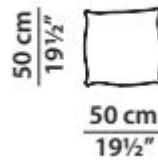

Materials & Techniques

Frame in zinc-coated and matte black-varnished metal reinforcing rod.

Texture Day Thick Line (cushion)

Kashmir Nuage (pillows)

Dimensions

Gibellina Side Table

[Product Catalogue](#)

Retail price	\$3,706
Sale (40% off)	\$2,224
Maker	Baxter
Designer	Roberto Lazzeroni
Country of Origin	Italy, currently in Boston

Materials & Techniques

Frame in zinc-coated and matte black-varnished metal reinforcing rod.

Dimensions

40 cm
15 1/2"

40 cm
15 1/2"

40 cm
15 1/2"

40 cm
15 1/2"

Marlene Mirror