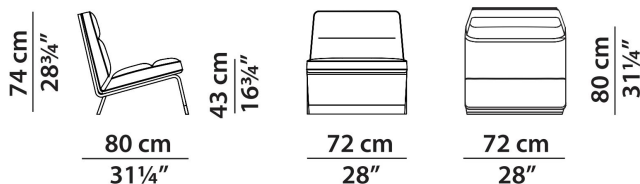

Dimensions