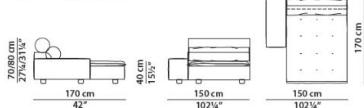

Materials & Techniques

Leather Nabuck
Light Grey

Dimensions (sofa sections & cushions)

E07 - Dormeuse

E08 - Central module

E13 - Dormeuse

F03 - Pouf

H01 - Cushion