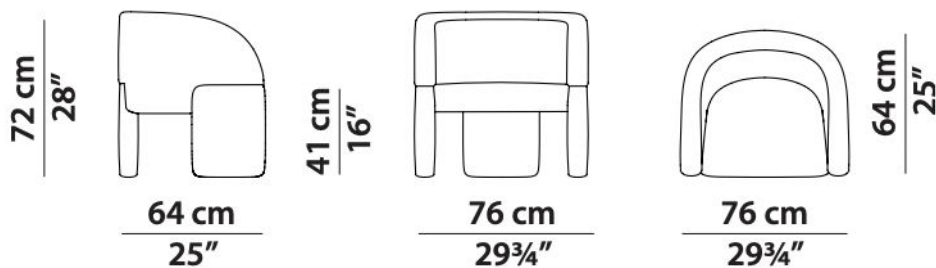

Dimensions