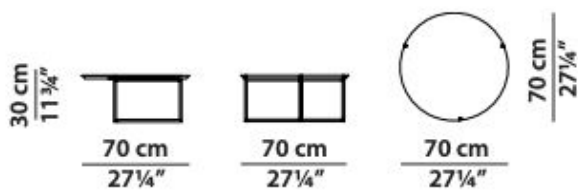

Materials & Techniques

Frame in zinc-coated and matte black-varnished metal reinforcing rod.

Dimensions

40 cm
15 1/2"

40 cm
15 1/2"

40 cm
15 1/2"

40 cm
15 1/2"

Marlene Mirror

Leather River Congo (frame)

Satin brass (frame)

Dimensions

Icaro Stone Round Tables Product Catalogue

[View Listing](#)

[View Listing](#)

Retail price	\$3,790 (round Ø65cm / 25 ½") \$2,320 (round Ø33cm / 12 ¾")
Sale (30% off)	\$2,653 (round Ø65cm / 25 ½") \$1,624 (round Ø33cm / 12 ¾")
Maker	Baxter
Designer	Baxter
Country of Origin	Italy, currently in Boston

Materials & Techniques

Glossy Bianco Gioia
Marble (surface)

Matte
black-varnished
metal

Dimensions

Nepal Chair

Product Catalogue

[View Listing](#)

Retail price	\$4,053
Sale (40% off)	\$2,432
Maker	Baxter
Designer	Paola Navone
Country of Origin	Italy, currently in Boston

Materials & Techniques

White
Mongolia
Leather

Dimensions

Pangea Table

[Product Catalogue](#)

[View Listing](#)

Retail price	\$29,830
Sale (60% off)	\$11,932
Maker	Baxter
Designer	Hagit Pincovici
Country of Origin	Italy, currently in Boston