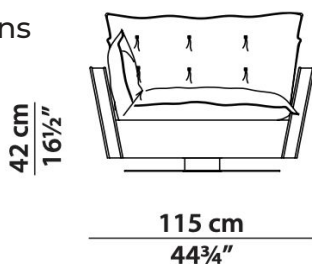

Materials & Techniques

Leather Kashmir
Nuage

Leather Kashmir
Fumée (decoration
& piping)

Dimensions

Loren Square Table

[Product Catalogue](#)

[View Listing](#)

Retail price | \$6,585
 Sale (60% off) | **\$2,634**
 Maker | Baxter
 Designer | Draga & Aurel
 Date of creation | 2019
 Country of Origin | Italy, currently in Boston