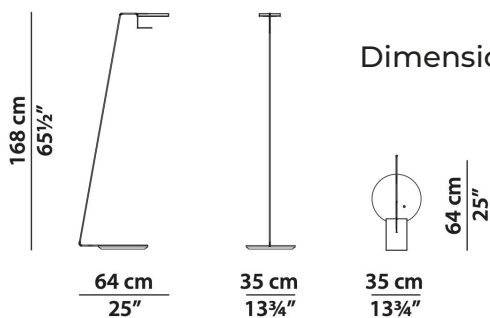

Dimensions