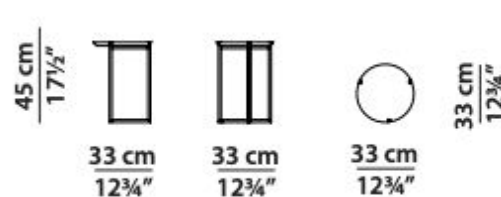

Materials & Techniques

Frame in zinc-coated and matte black-varnished metal reinforcing rod.

Dimensions

40 cm
15 1/2"

40 cm
15 1/2"

40 cm
15 1/2"

40 cm
15 1/2"

Marlene Mirror

Materials & Techniques

Glossy Bianco Gioia
Marble (surface)

Matte
black-varnished
metal

Dimensions

Nepal Chair

Product Catalogue

[View Listing](#)

Retail price	\$4,053
Sale (40% off)	\$2,432
Maker	Baxter
Designer	Paola Navone
Country of Origin	Italy, currently in Boston

Materials & Techniques

White
Mongolia
Leather

Dimensions

Pangea Table

[Product Catalogue](#)

[View Listing](#)

Retail price	\$29,830
Sale (60% off)	\$11,932
Maker	Baxter
Designer	Hagit Pincovici
Country of Origin	Italy, currently in Boston