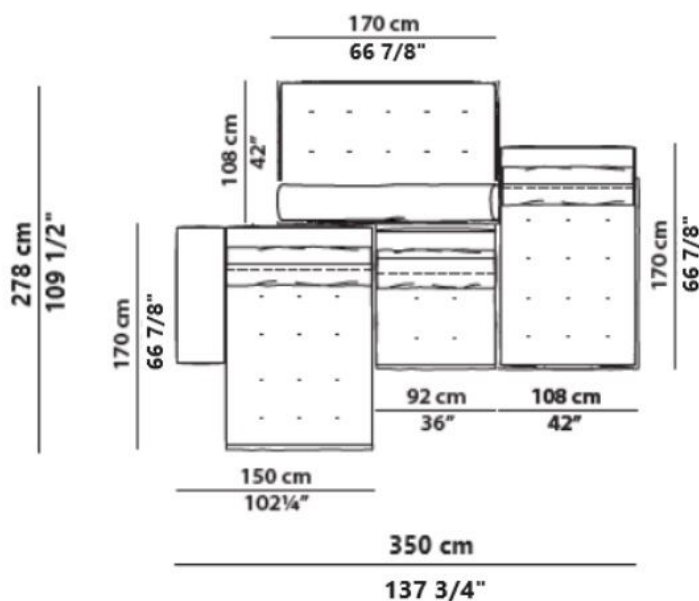

Miami Soft Sectional Sofa With Cushions

NEW ARRIVAL

[Product Catalogue](#)

[View Listing](#)

Retail price | $57,936 (7 pieces)
Sale (40% off) | **$34,762**
Maker | Baxter
Designer | Paola Navone
Date of creation | 2023
Country of Origin | Italy, currently in Boston

Materials & Techniques

Leather Nabuck
Light Grey

Dimensions (sofa sections & cushions)