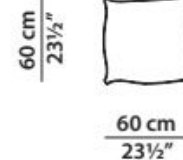

Materials & Techniques

Frame in zinc-coated and matte black-varnished metal reinforcing rod.

Texture Day Thick Line (cushion)

Kashmir Nuage (pillows)

Dimensions

Gibellina Side Table

[Product Catalogue](#)

Retail price	\$3,706
Sale (40% off)	\$2,224
Maker	Baxter
Designer	Roberto Lazzeroni
Country of Origin	Italy, currently in Boston

Materials & Techniques

Frame in zinc-coated and matte black-varnished metal reinforcing rod.

Dimensions

40 cm
15 1/2"

40 cm
15 1/2"

40 cm
15 1/2"

40 cm
15 1/2"

Marlene Mirror