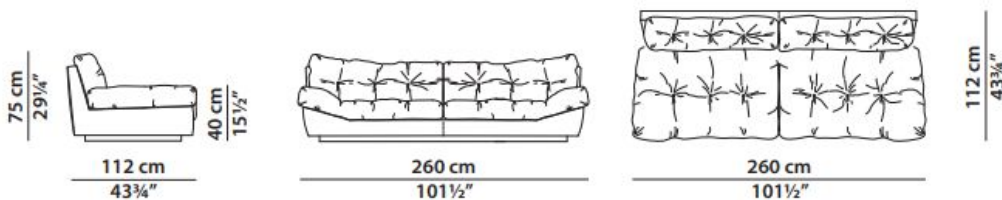

Materials & Techniques

Himani A: 63.56% Himalaya wool, 25.86% Ngari wool, 6.98% viscose, 2.75% linen, 0.85% sari silk

Dimensions

290 x 165 cm

114" x 65"

Milano Sofa
[Product Catalogue](#)
[View Listing](#)

NEW ARRIVAL

Retail price	\$21,840
Sale (40% off)	\$13,104
Maker	Baxter
Designer	Pietro Russo
Country of Origin	Italy, currently in Boston

Materials & Techniques

Leather Kashmir
Plomb

Dimensions

Verre Particulier