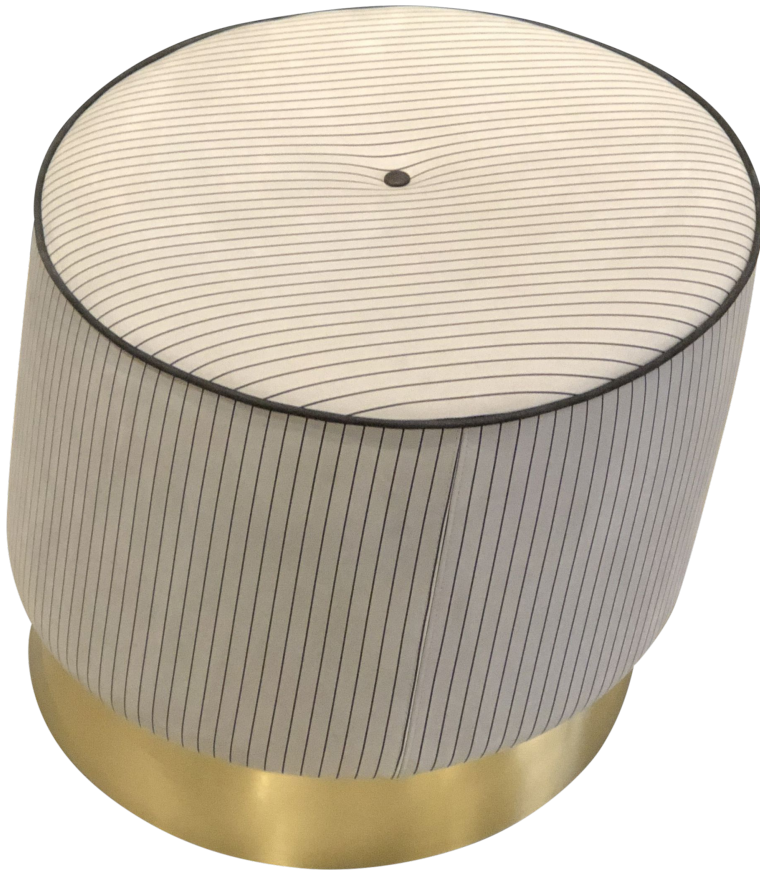

Anais Slanted Oval Pouf

[Product Catalogue](#)

[View Listing](#)