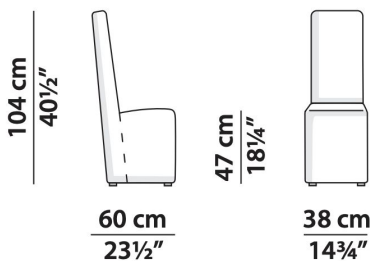

Materials & Techniques

Frame in zinc-coated and matte black-varnished metal reinforcing rod.

Dimensions

40 cm
15 1/2"

40 cm
15 1/2"

40 cm
15 1/2"

40 cm
15 1/2"

Marlene Mirror

Materials & Techniques

White
Mongolia
Leather

Dimensions

Pangea Table

[Product Catalogue](#)

[View Listing](#)

Retail price	\$29,830
Sale (60% off)	\$11,932
Maker	Baxter
Designer	Hagit Pincovici
Country of Origin	Italy, currently in Boston

[View Listing](#)

Retail price | \$3,732 each, both for \$7,464
 Sale (50% off) | \$1,866 each, both for \$3,732
 Maker | Baxter
 Designer | Paola Navone
 Country of Origin | Italy, currently in Boston

Materials & Techniques

Leather River Congo

Dimensions

Oslo Chairs

Product Catalogue

[View Listing](#)

Retail price	\$3,175 each; Qty: 4 Kashmir Lilas
Sale (60% off)	\$1,270 each
Maker	Baxter
Designer	Paola Navone
Country of Origin	Italy, currently in Boston