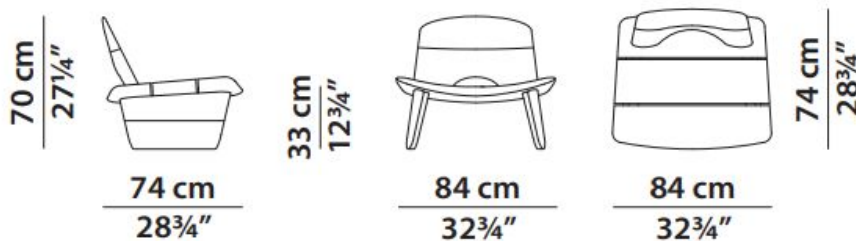

Retail price	\$6,786
Sale (40% off)	\$4,072
Maker	Baxter
Designer	Paola Navone
Country of Origin	Italy, currently in Boston

Materials & Techniques

Sandblasted black matte-varnished ash

Dimensions

Miami Soft Sectional Sofa With Cushions