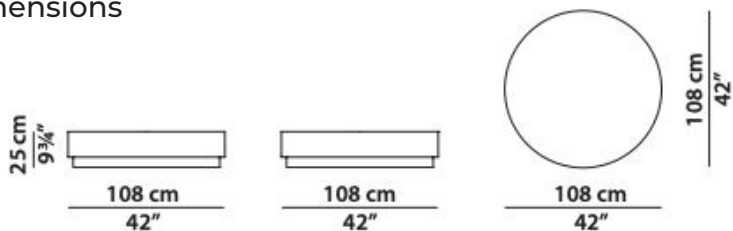

Materials & Techniques

Antiqued iron top/Matte antiqued copper base

Dimensions

Loren Brass Round Table

[Product Catalogue](#)

Retail price	\$7,540
Sale (40% off)	\$4,529
Maker	Baxter
Designer	Draga & Aurel
Country of Origin	Italy, currently in Boston

Materials & Techniques

Antiqued brass top/Burnished brass base

Dimensions

Tebe Table Product Catalogue

NEW ARRIVAL

Retail price	\$8,415
Sale (40% off)	\$5,049
Maker	Baxter
Designer	Baxter P
Country of Origin	Italy, currently in Boston