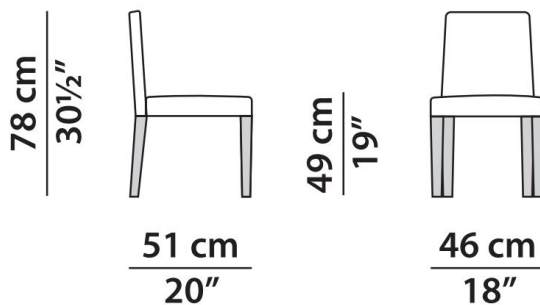

Materials & Techniques

Leather River Congo

Dimensions

Oslo Chairs

Product Catalogue

[View Listing](#)

Retail price	\$3,175 each; Qty: 4 Kashmir Lilas
Sale (60% off)	\$1,270 each
Maker	Baxter
Designer	Paola Navone
Country of Origin	Italy, currently in Boston

Materials & Techniques

Kashmir Lilas

Dimensions

Nepal Rocking Armchair

[Product Catalogue](#)

[View Listing](#)

Retail price | \$4,310
 Sale (40% off) | **\$2,586**
 Maker | Baxter
 Designer | Paola Navone
 Country of Origin | Italy, currently in Boston