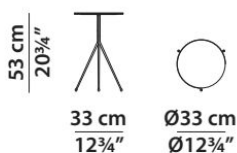

Dimensions