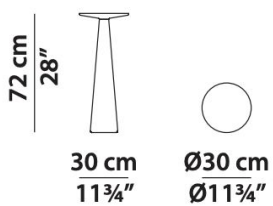

Jove Tables Product Catalogue

Retail price | $4,412 (Ø110cm)
$2,320 (Ø50cm)
$1,820 (Ø30cm) each - qty 2
Sale (40% off) | $2,647 / $1,392 / $1,092 each
Maker | Baxter
Designer | Draga & Aurel
Country of Origin | Italy, currently in Boston

Materials & Techniques

Mixture of charcoal grey concrete with ebony-black marble

Dimensions