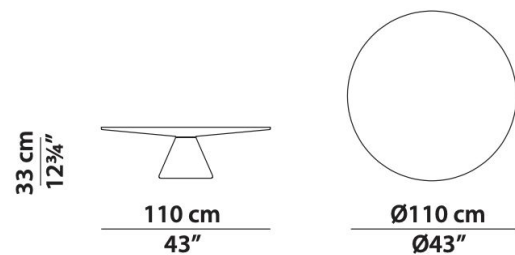

Dimensions