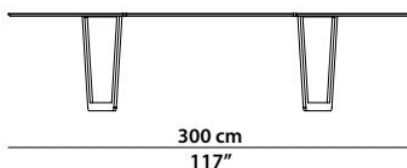

Materials & Techniques

White
Mongolia
Leather

Dimensions

Pangea Table

[Product Catalogue](#)

[View Listing](#)

Retail price	\$29,830
Sale (60% off)	\$11,932
Maker	Baxter
Designer	Hagit Pincovici
Country of Origin	Italy, currently in Boston

Materials & Techniques

Dark charcoal gray-stained & natural oil-finished solid ash maple (top)

Hand finishes burnished metal (base) - worn look

Dimensions

118 1/16"x43 1/2" h28 5/16", 300x110 h72 cm

Graz Chair
[Product Catalogue](#)