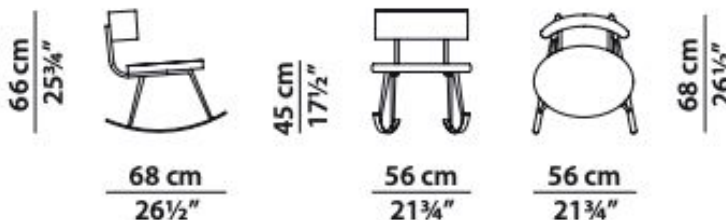

Materials & Techniques

Leather River Congo

Dimensions

Oslo Chairs

Product Catalogue

[View Listing](#)

Retail price	\$3,175 each; Qty: 4 Kashmir Lilas
Sale (60% off)	\$1,270 each
Maker	Baxter
Designer	Paola Navone
Country of Origin	Italy, currently in Boston

Materials & Techniques

Kashmir Lilas

Dimensions

Nepal Rocking Armchair

[Product Catalogue](#)

[View Listing](#)

Retail price | \$4,310
 Sale (40% off) | **\$2,586**
 Maker | Baxter
 Designer | Paola Navone
 Country of Origin | Italy, currently in Boston

Materials & Techniques

-  Leather Mongolia White (seat)
-  Metal (legs)

Dimensions

Icaro Stone Rectangular Coffee Table

[Product Catalogue](#)

[View Listing](#)

Retail price | \$10,702
 Sale (50% off) | **\$5,351**
 Maker | Baxter
 Designer | Roberto Lazzeroni
 Country of Origin | Italy, currently in Boston