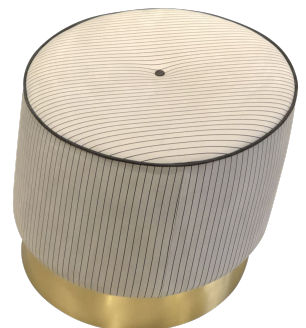

In-Store Catalogue

BAXTER BOSTON

baxter
MADE IN ITALY

Spring Sale

Hakuna Matata Armchair

[Product Catalogue](#)

[View Listing](#)

NEW ARRIVAL

Retail price	\$6,786
Sale (40% off)	\$4,072
Maker	Baxter
Designer	Paola Navone
Country of Origin	Italy, currently in Boston

Materials & Techniques

Sandblasted black matte-varnished ash

Dimensions

Miami Soft Sectional Sofa With Cushions