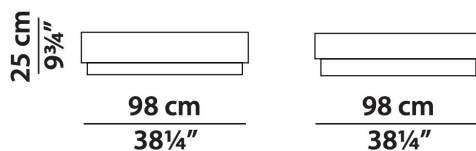

Dimensions