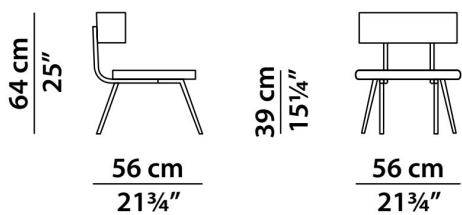

Leather River Congo (frame)

Satin brass (frame)

Dimensions

Icaro Stone Round Tables Product Catalogue

[View Listing](#)

[View Listing](#)

Retail price	\$3,790 (round Ø65cm / 25 ½") \$2,320 (round Ø33cm / 12 ¾")
Sale (30% off)	\$2,653 (round Ø65cm / 25 ½") \$1,624 (round Ø33cm / 12 ¾")
Maker	Baxter
Designer	Baxter
Country of Origin	Italy, currently in Boston

Materials & Techniques

Glossy Bianco Gioia
Marble (surface)

Matte
black-varnished
metal

Dimensions

Nepal Chair

Product Catalogue

[View Listing](#)

Retail price	\$4,053
Sale (40% off)	\$2,432
Maker	Baxter
Designer	Paola Navone
Country of Origin	Italy, currently in Boston

Materials & Techniques

White
Mongolia
Leather

Dimensions

Pangea Table

[Product Catalogue](#)

[View Listing](#)

Retail price	\$29,830
Sale (60% off)	\$11,932
Maker	Baxter
Designer	Hagit Pincovici
Country of Origin	Italy, currently in Boston