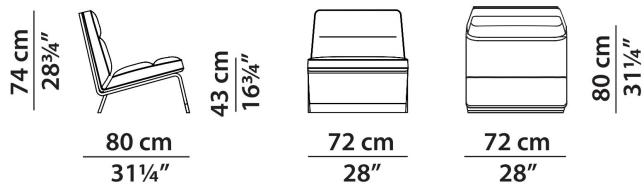

Dimensions