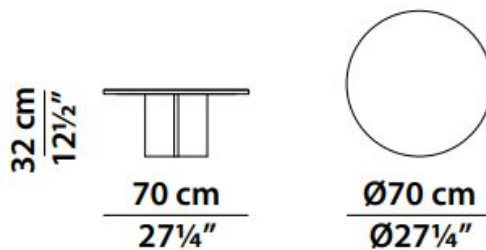

Dimensions