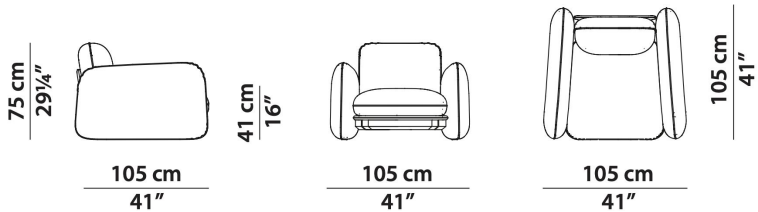

Dimensions