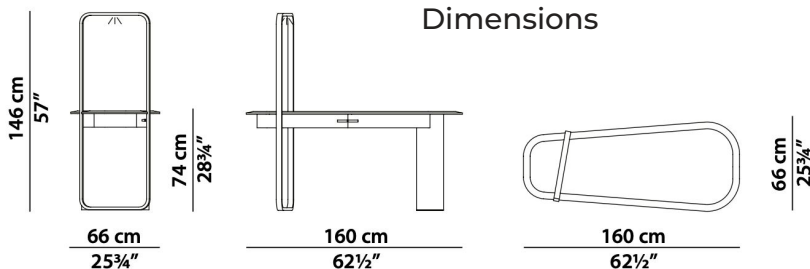

Dimensions