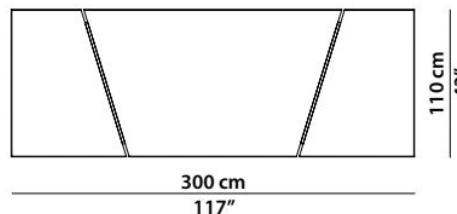

Materials & Techniques

White
Mongolia
Leather

Dimensions

Pangea Table

[Product Catalogue](#)

[View Listing](#)

Retail price	\$29,830
Sale (60% off)	\$11,932
Maker	Baxter
Designer	Hagit Pincovici
Country of Origin	Italy, currently in Boston

Materials & Techniques

Dark charcoal gray-stained & natural oil-finished solid ash maple (top)

Hand finishes burnished metal (base) - worn look

Dimensions

118 1/16"x43 1/2" h28 5/16", 300x110 h72 cm

Graz Chair
[Product Catalogue](#)