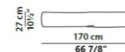

Miami Soft Sectional Sofa With Cushions

NEW ARRIVAL

[Product Catalogue](#)

[View Listing](#)

Retail price | $57,936 (7 pieces)
Sale (40% off) | **$34,762**
Maker | Baxter
Designer | Paola Navone
Date of creation | 2023
Country of Origin | Italy, currently in Boston

Materials & Techniques

Leather Nabuck
Light Grey

Dimensions (sofa sections & cushions)