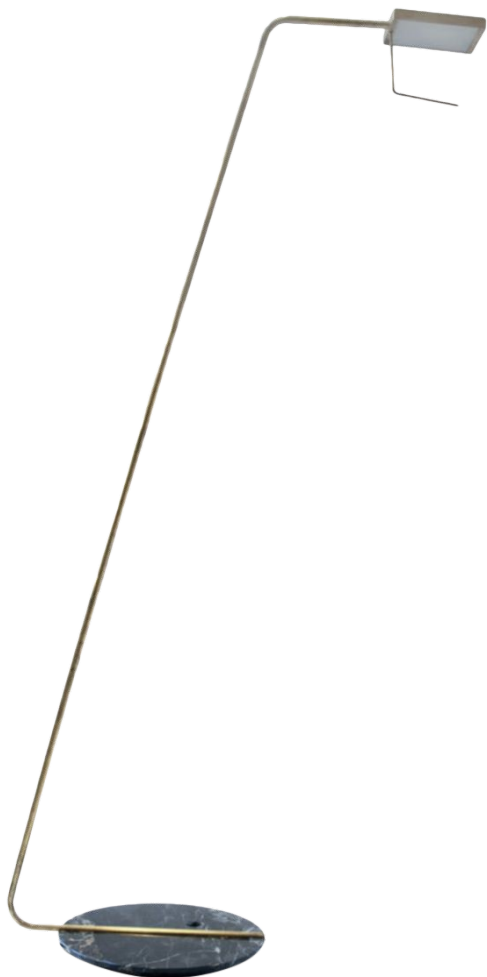

[Product Catalogue](#)

[View Listing](#)

Retail price	\$3,927
Sale (40% off)	\$2,356
Maker	Baxter
Designer	Baxter
Country of Origin	Italy, currently in Boston

Materials & Techniques

Antique Brass (structure)