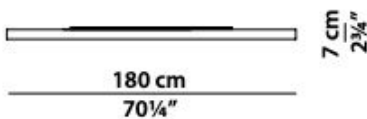

Marlene Mirror

[Product Catalogue](#)

Retail price | $7,607
Sale (40% off) | $4,564
Maker | Baxter
Designer | Baxter
Date of creation | 2020
Country of Origin | Italy, currently in Boston

Materials & Techniques

Leather River Congo (frame)

Satin brass (frame)

Dimensions