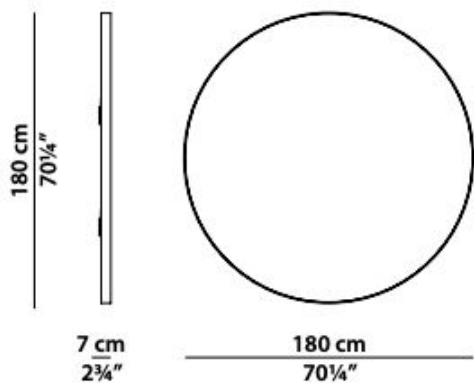

Dimensions