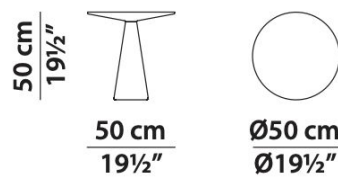

Jove Tables Product Catalogue

Retail price | $4,412 (Ø110cm)
$2,320 (Ø50cm)
$1,820 (Ø30cm) each - qty 2
Sale (40% off) | $2,647 / $1,392 / $1,092 each
Maker | Baxter
Designer | Draga & Aurel
Country of Origin | Italy, currently in Boston

Materials & Techniques

Mixture of charcoal grey concrete with ebony-black marble

Dimensions