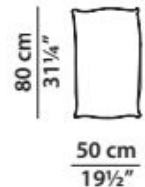

Materials & Techniques

Frame in zinc-coated and matte black-varnished metal reinforcing rod.

Texture Day Thick Line (cushion)

Kashmir Nuage (pillows)

Dimensions

Gibellina Side Table

[Product Catalogue](#)

Retail price	\$3,706
Sale (40% off)	\$2,224
Maker	Baxter
Designer	Roberto Lazzeroni
Country of Origin	Italy, currently in Boston

Materials & Techniques

Frame in zinc-coated and matte black-varnished metal reinforcing rod.

Dimensions

40 cm
15 1/2"

40 cm
15 1/2"

40 cm
15 1/2"

40 cm
15 1/2"

Marlene Mirror