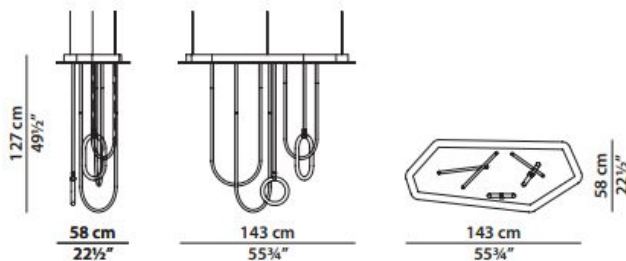

Dimensions

Say Yes Chandelier

[Product Catalogue](#)

[View Listing](#)

Retail price	\$18,320
Sale (40% off)	\$10,992
Maker	Baxter
Designer	Studiopepe
Country of Origin	Italy, currently in Boston

Materials & Techniques

Dimensions

56 1/4" x 22 13/16" h 50" (143 x 58 h127 cm)

Lagos Dining Table

[Product Catalogue](#)

[View Listing](#)

Retail price	\$38,100
Sale (40% off)	\$22,860
Maker	Baxter
Designer	Baxter
Country of Origin	Italy, currently in Boston