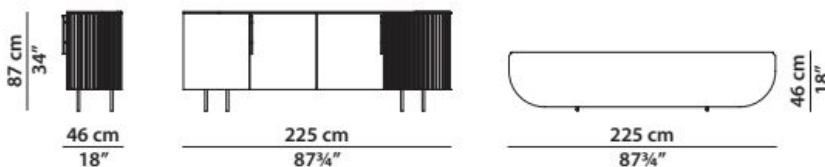

Dimensions