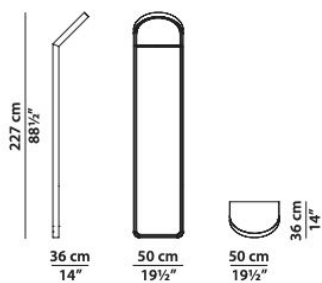

Dimensions