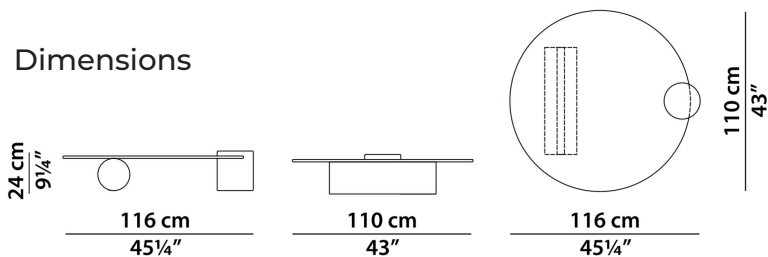

Dimensions