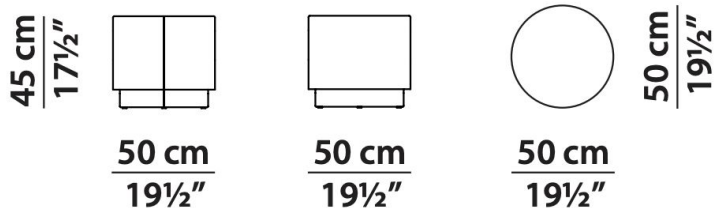

Materials & Techniques

Alpaca
(top)

Hand-Finished
Burnished Metal
(base)

Dimensions

Jove Tables Product Catalogue

Retail price | \$4,412 (Ø110cm)
 \$2,320 (Ø50cm)
 \$1,820 (Ø30cm) each - qty 2
 Sale (40% off) | \$2,647 / \$1,392 / \$1,092 each
 Maker | Baxter
 Designer | Draga & Aurel
 Country of Origin | Italy, currently in Boston