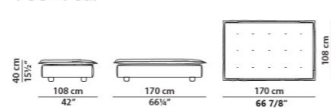

Materials & Techniques

Leather Nabuck
Light Grey

Dimensions (sofa sections & cushions)

E07 - Dormeuse

E08 - Central module

E13 - Dormeuse

F03 - Pouf

H01 - Cushion