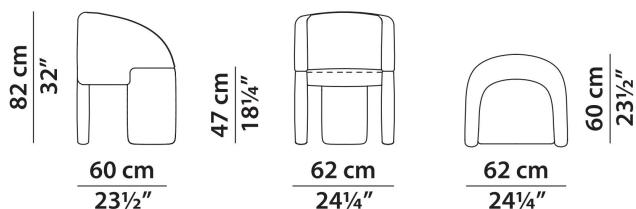

Dimensions

Stardust Mirrors

Product Catalogue

Retail price | \$9,324 each, \$18,648 for both
 Sale (40% off) | \$5,594 each, \$11,188 for both

Maker | Baxter
 Designer | Pietro Russo
 Country of Origin | Italy, currently in Boston