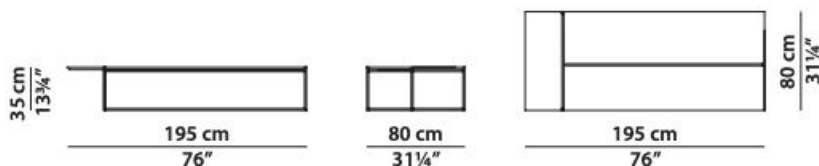

Materials & Techniques

-  Leather Mongolia White (seat)
-  Metal (legs)

Dimensions

Icaro Stone Rectangular Coffee Table

[Product Catalogue](#)

[View Listing](#)

Retail price | \$10,702
 Sale (50% off) | **\$5,351**
 Maker | Baxter
 Designer | Roberto Lazzeroni
 Country of Origin | Italy, currently in Boston

Materials & Techniques

Lined Bianco Gioia
Marble (surface)

Matte
black-varnished
metal

Dimensions

Sorrento Armchair

[Product Catalogue](#)

Retail price	\$13,804
Sale (40% off)	\$6,902
Maker	Baxter
Designer	Draga & Aurel
Country of Origin	Italy, currently in Boston