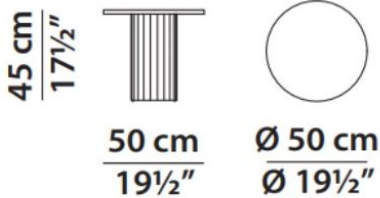

Dimensions