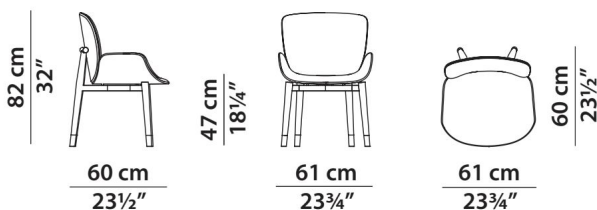

Materials & Techniques

Nabuck Night
Leather
(seat)

River Danubio
Leather
(back and legs)

Dimensions

Liquid Table

Product Catalogue

<p>Retail price</p> <p>Sale (20% off)</p> <p>Maker</p> <p>Designer</p> <p>Date of creation</p> <p>Country of Origin</p>	<p>\$1,624 (Avio), \$1,776 (Texture) - Ø33</p> <p>\$2,218 (Avio) - Ø40</p> <p>\$2,950 (Texture) - Ø50</p> <p>\$1,299 (Avio), \$1,421 (Texture) - Ø33</p> <p>\$1,774 (Avio) - Ø40</p> <p>\$2,360 (Texture) - Ø50</p> <p>Baxter</p> <p>Draga & Aurel</p> <p>2019</p> <p>Italy, currently in Boston</p>	<p>Materials & Techniques</p> <div style="display: flex; align-items: center; margin-bottom: 10px;"> <div style="width: 20px; height: 20px; background-color: #4a698a; margin-right: 10px;"></div> <p>Avio Resin</p> </div> <div style="display: flex; align-items: center;"> <div style="width: 20px; height: 20px; background-color: #1a1a1a; border: 1px solid white; margin-right: 10px;"></div> <p>Texture Shanghai Resin</p> </div>
---	--	---